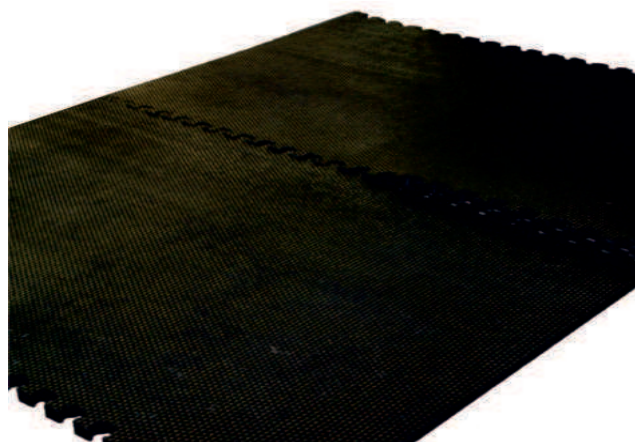

PRODUCT FEATURES

- Does not wear out for a long time.
- The Bee-Comb pattern provides excellent sleeping comfort.
- The Air gap between ground and mat provides excellent heat insulation.
- Flexibility and surface-texture provides maximum slip-resistance.
- The frames of mat prevent accumulation of bacteria and dirt under mat.
- The interlocking edges provide easy installation
- Increases animal comfort, confidence, and welfare with high-level flexibility

Used Materials of the Product: Dough with 1. quality court fabric
+10 years Useful Life

Usage Areas

Bed areas

RUBBER ANIMAL MATS

COMFORT INTERLOCKING MAT

VIOL TYPE MAT

DETAILS

MODEL : VIOL TYPE MAT 1 - 2 - 3
WIDTH 1 : 110 cm
WIDTH 2 : 120 cm
LENGHT : 190 cm
THICKNESS 1 : 20 ± 2 mm
THICKNESS 2 : 22 ± 2 mm
WEIGHT : 28-35 kg
LAYERS : 1
ORIGIN : TM

PRODUCT FEATURES

- The viol pattern ensure excellent sleeping comfort for animals.
- The air gap between ground and mat provides excellent heat insulation.
- The flexibility & surface texture reduce its slip risk to a minimum.
- The frames of mat prevent accumulation of bacteria and dirt under mat.
- Increases animal comfort, confidence, and welfare with high-level flexibility.
- Antibacterial.
- The high-level flexibility makes it also available to use for young animal shelters.

PRODUCT FEATURES

- Roller pattern allows covering wide & long areas with fewer parts.
- Viol Pattern ensure excellent sleeping comfort for animals.
- The air gap between the animal mat and ground provides excellent heat insulation and flexibility.
- The flexibility & surface texture reduce its slip risk to a minimum.
- The frames of animal mat prevent accumulation of bacteria and dirt under mat.
- Increase animals' comfort, confidence, and welfare with high-level flexibility.
- Antibacterial.
- The High-level flexibility made comfortable & used efficiently for young animal shelters.