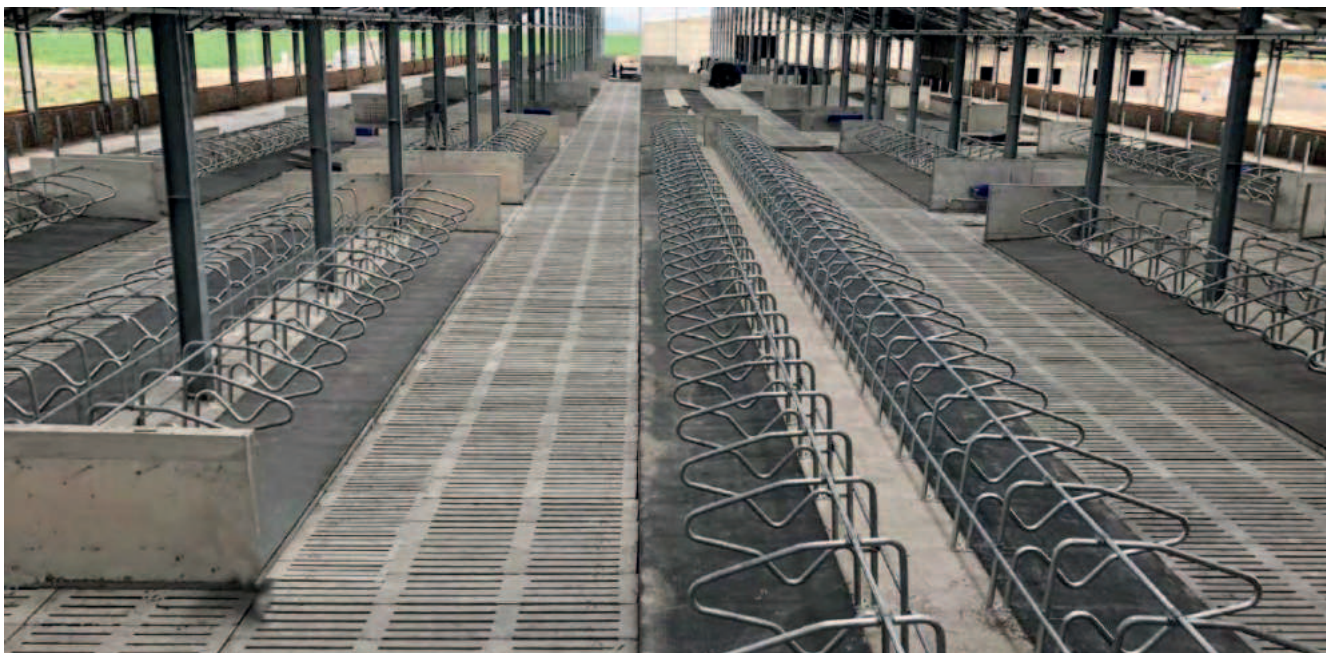

PRODUCT FEATURES

- Roller pattern allows covering wide & long areas with fewer parts.
- Viol Pattern ensure excellent sleeping comfort for animals.
- The air gap between the animal mat and ground provides excellent heat insulation and flexibility.
- The flexibility & surface texture reduce its slip risk to a minimum.
- The frames of animal mat prevent accumulation of bacteria and dirt under mat.
- Increase animals' comfort, confidence, and welfare with high-level flexibility.
- Antibacterial.
- The High-level flexibility made comfortable & used efficiently for young animal shelters.

Used Materials of the Product: Dough with 1. Quality court fabric
+10 years Useful Life

Usage Areas

Bed Areas, Young Animal Shelters, Scraper Paths, Infirmaries, Horse shelter

RUBBER ANIMAL MATS

VIOL TYPE ROLLER MAT

DETAILS

MODEL : LATEX ROLLER MATTRESS
WIDTH : 180 - 190 cm
LENGTH : OPTIONAL
THICKNESS : Minimum 3 cm
WEIGHT : 18-20 kg
LAYERS : 2
ORIGIN : TM

PRODUCT FEATURES

- It is manufactured with the best combination of rubber and latex suitable for animals.
- Its resistance to ultraviolet rays, acid and weather conditions have increased.
- Latex Roller Mattress can be flooring in one piece.
- Flexibility and surface-texture provides maximum slip-resistance.
- The worn and used Bondex sponge between bottom & top layers can be changed easily.
- Increases animals' comfort, confidence, and welfare with high-level flexibility. It also provides healthy areas for calves and young.
- The Bondex sponge does not move in and out. It is held steady by the frame edges.