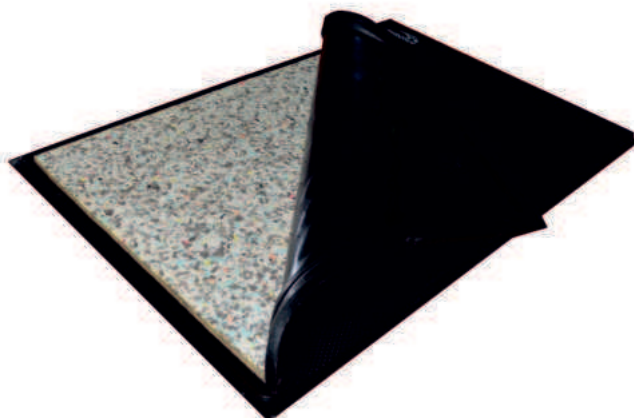

ORIGIN : TM

PRODUCT FEATURES

- It increases the useful life of the mattress twice with the advantage of double-sided uses.
- It provides soft and comfortable sleeping using bondex sponge, whose lock system is hidden between the upper and lower layer.
- Antibacterial.
- Ideal solution for animal joints.
- High bondex sponge flexibility ensures comfort lying and standing positions.
- Provides maximum slip resistance by its flexibility and surface texture.
- Three layers provide the maximum level of heat insulation.
- Easy installation allows the creation of a wide bed area.
- Surface patterns provide massage and relaxation.

Used Materials of the Product: Dough with 1. quality court fabric

Usage Areas

Bed areas, Young Animal Shelters, Horse Shelters

RUBBER ANIMAL MATS

LIYAT COMFORT

DETAILS

MODEL :	COMFORT INTERLOCKING MAT
WIDTH :	120 cm
LENGHT :	190 cm
THICKNESS :	32 ± 2 mm
WEIGHT :	40-45 kg
LAYERS :	1
ORIGIN :	TM

PRODUCT FEATURES

- Does not wear out for a long time.
- The Bee-Comb pattern provides excellent sleeping comfort.
- The Air gap between ground and mat provides excellent heat insulation.
- Flexibility and surface-texture provides maximum slip-resistance.
- The frames of mat prevent accumulation of bacteria and dirt under mat.
- The interlocking edges provide easy installation
- Increases animal comfort, confidence, and welfare with high-level flexibility

PRODUCT FEATURES

- The viol pattern ensure excellent sleeping comfort for animals.
- The air gap between ground and mat provides excellent heat insulation.
- The flexibility & surface texture reduce its slip risk to a minimum.
- The frames of mat prevent accumulation of bacteria and dirt under mat.
- Increases animal comfort, confidence, and welfare with high-level flexibility.
- Antibacterial.
- The high-level flexibility makes it also available to use for young animal shelters.