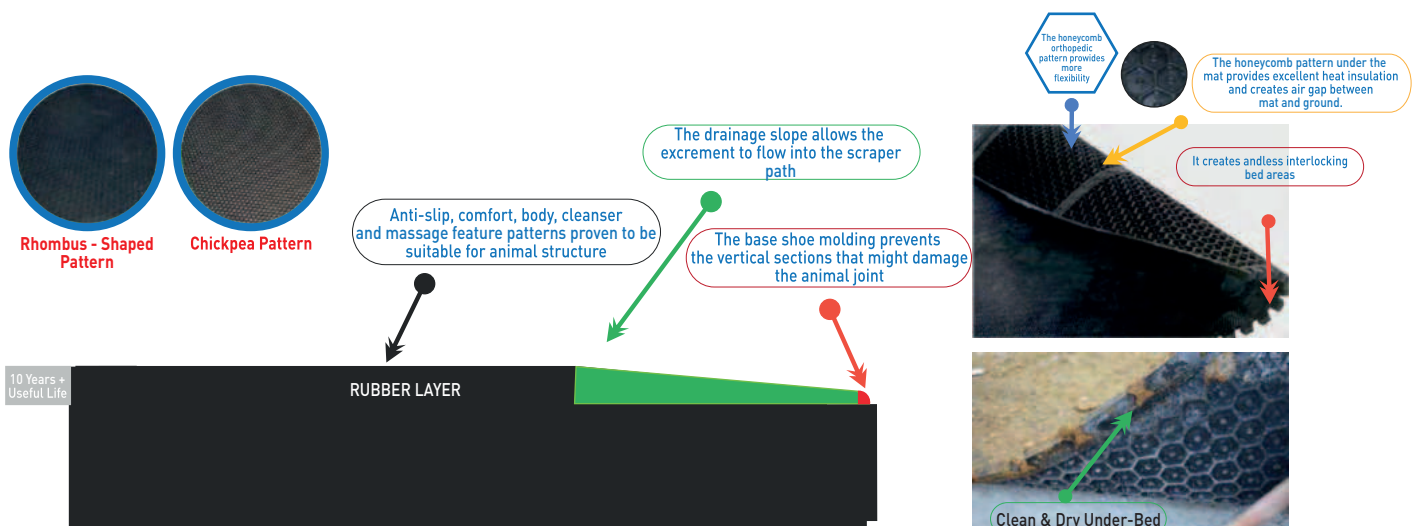

Usage Areas

Bed areas