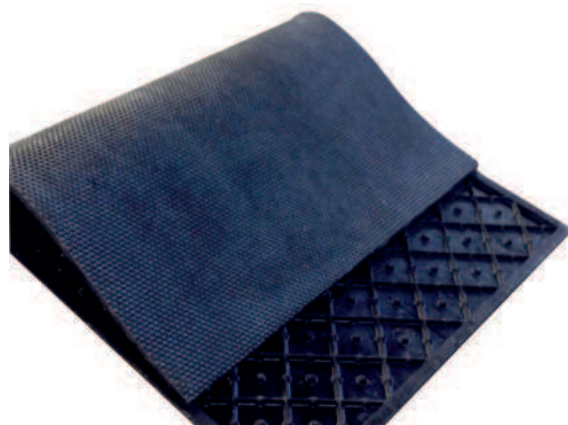

PRODUCT FEATURES

- Does not wear out for a long time.
- The Bee-Comb pattern provides excellent sleeping comfort.
- The Air gap between ground and mat provides excellent heat insulation.
- Flexibility and surface-texture provides maximum slip-resistance.
- The frames of mat prevent accumulation of bacteria and dirt under mat.
- The interlocking edges provide easy installation
- Increases animal comfort, confidence, and welfare with high-level flexibility

PRODUCT FEATURES

- The viol pattern ensure excellent sleeping comfort for animals.
- The air gap between ground and mat provides excellent heat insulation.
- The flexibility & surface texture reduce its slip risk to a minimum.
- The frames of mat prevent accumulation of bacteria and dirt under mat.
- Increases animal comfort, confidence, and welfare with high-level flexibility.
- Antibacterial.
- The high-level flexibility makes it also available to use for young animal shelters.

Used Materials of the Product: Dough with 1. quality court fabric
+10 years Useful Life

Usages Area

Bed areas, Young Animal Shelters, Horse Shelters

RUBBER ANIMAL MATS

VIOL TYPE MAT

DETAILS

MODEL : VIOL TYPE ROLLER MAT
WIDTH : 154-180-190-205-220-240 cm
LENGTH : OPTIONAL
THICKNESS : 22 ± 2 mm
WEIGHT : 18-20 kg
LAYERS : 1
ORIGIN : TM

PRODUCT FEATURES

- Roller pattern allows covering wide & long areas with fewer parts.
- Viol Pattern ensure excellent sleeping comfort for animals.
- The air gap between the animal mat and ground provides excellent heat insulation and flexibility.
- The flexibility & surface texture reduce its slip risk to a minimum.
- The frames of animal mat prevent accumulation of bacteria and dirt under mat.
- Increase animals' comfort, confidence, and welfare with high-level flexibility.
- Antibacterial.
- The High-level flexibility made comfortable & used efficiently for young animal shelters.