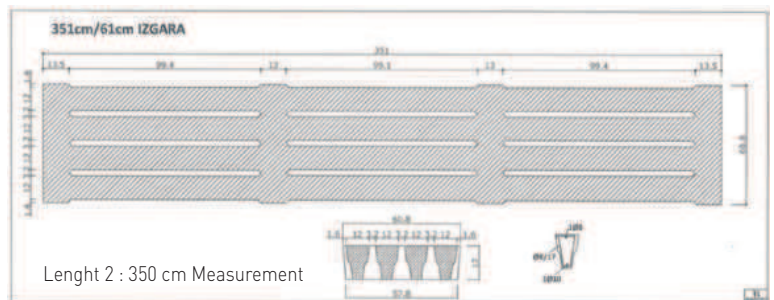

SLATTED MAT

DETAILS

MODEL : SLATTED MAT
WIDTH 1 : 0,60 cm
WIDTH 2 : 0,60 cm
LENGHT 1 : 140+140=280 cm
LENGHT 2 : 350 cm
THICKNESS : 18 ± 1 mm
WEIGHT : 21-24 / 27-30 kg
LAYERS : 1
ORIGIN : TM

PRODUCT FEATURES

- The rubber mat placed on slat system makes passing of solid and liquid manure easier.
- Locked feature allows it to be detachable from the slat.
- Antibacterial.
- Does not wear out for a long time.
- Surface texture makes hoof care of animals easier and prevents hoof wear.
- The air gap between the animal mat and ground provides excellent heat insulation and flexibility.
- Flexibility and surface-texture provides maximum slip-resistance.
- The frames of mat prevent accumulation of bacteria and dirt under mat.
- Increase animals' comfort, confidence, and welfare with high-level flexibility.

Used Materials of the Product: Dough with court fabric & Latex so it's long-lasting and durable +10 years Useful Life

Usage Areas

Scraper Paths, Young Animal Shelters,