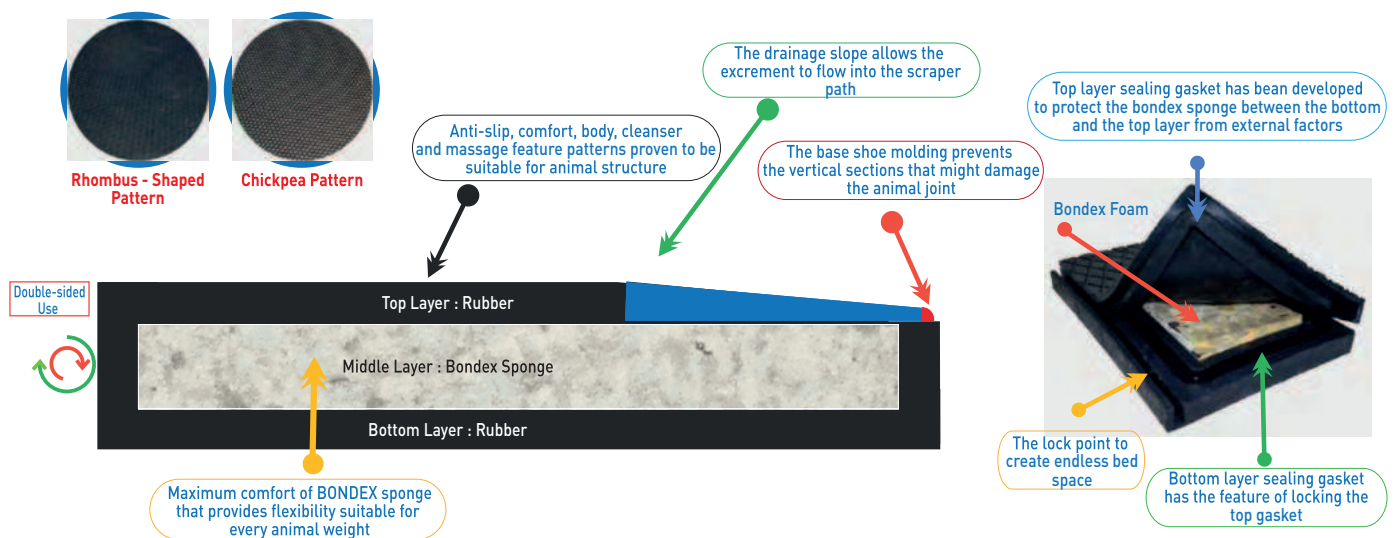

ORIGIN : TM

PRODUCT FEATURES

- It increases the useful life of the mattress twice with the advantage of double-sided uses.
- It provides soft and comfortable sleeping using bondex sponge, whose lock system is hidden between the upper and lower layer.
- Antibacterial.
- Ideal solution for animal joints.
- High bondex sponge flexibility ensures comfort lying and standing positions.
- Provides maximum slip resistance by its flexibility and surface texture.
- Three layers provide the maximum level of heat insulation.
- Easy installation allows the creation of a wide bed area.
- Surface patterns provide massage and relaxation.

Used Materials of the Product: Dough with 1. quality court fabric

Usage Areas

Bed areas, Young Animal Shelters, Horse Shelters

RUBBER ANIMAL MATS

LIYAT COMFORT

DETAILS

MODEL :	COMFORT INTERLOCKING MAT
WIDTH :	120 cm
LENGHT :	190 cm
THICKNESS :	32 ± 2 mm
WEIGHT :	40-45 kg
LAYERS :	1
ORIGIN :	TM

PRODUCT FEATURES

- Does not wear out for a long time.
- The Bee-Comb pattern provides excellent sleeping comfort.
- The Air gap between ground and mat provides excellent heat insulation.
- Flexibility and surface-texture provides maximum slip-resistance.
- The frames of mat prevent accumulation of bacteria and dirt under mat.
- The interlocking edges provide easy installation
- Increases animal comfort, confidence, and welfare with high-level flexibility

PRODUCT FEATURES

- The viol pattern ensure excellent sleeping comfort for animals.
- The air gap between ground and mat provides excellent heat insulation.
- The flexibility & surface texture reduce its slip risk to a minimum.
- The frames of mat prevent accumulation of bacteria and dirt under mat.
- Increases animal comfort, confidence, and welfare with high-level flexibility.
- Antibacterial.
- The high-level flexibility makes it also available to use for young animal shelters.