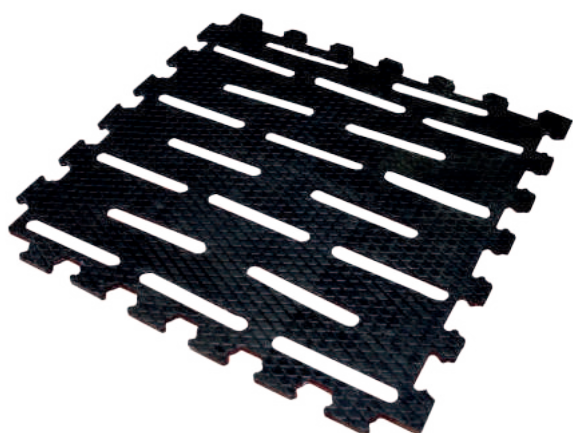

DETAILS

MODEL : VIOL TYPE INTERLOCKING MAT
WIDTH 1 : 100 cm
WIDTH 2 : 50 cm
LENGTH : 100 cm
THICKNESS : 18 ± 1 mm
WEIGHT 1 : 18-20 kg
WEIGHT 2 : 9-10 kg
LAYERS : 1
ORIGIN : TM

PRODUCT FEATURES

- Antibacterial.
- The interlocking edges provide easy installation besides extended flooring.
- Surface texture makes hoof care of animals easier and prevents hoof wear.
- The air gap between the animal mat and ground provides excellent heat insulation and flexibility.
- Flexibility and surface-texture provides maximum slip-resistance.
- The frames of mat prevent accumulation of bacteria and dirt under mat.

Used Materials of the Product: Dough with court fabric & Latex so it's long-lasting and durable +10 years Useful Life

Usage Areas

Factory Floors, On Slats, Building Entrances, Children's Playgrounds, Infirmaries etc.

RUBBER ANIMAL MATS

VIOL TYPE INTERLOCKING MAT

SLATTED MAT

DETAILS

MODEL : SLATTED MAT
WIDTH 1 : 0,60 cm
WIDTH 2 : 0,60 cm
LENGHT 1 : 140+140=280 cm
LENGHT 2 : 350 cm
THICKNESS : 18 ± 1 mm
WEIGHT : 21-24 / 27-30 kg
LAYERS : 1
ORIGIN : TM

PRODUCT FEATURES

- The rubber mat placed on slat system makes passing of solid and liquid manure easier.
- Locked feature allows it to be detachable from the slat.
- Antibacterial.
- Does not wear out for a long time.
- Surface texture makes hoof care of animals easier and prevents hoof wear.
- The air gap between the animal mat and ground provides excellent heat insulation and flexibility.
- Flexibility and surface-texture provides maximum slip-resistance.
- The frames of mat prevent accumulation of bacteria and dirt under mat.
- Increase animals' comfort, confidence, and welfare with high-level flexibility.