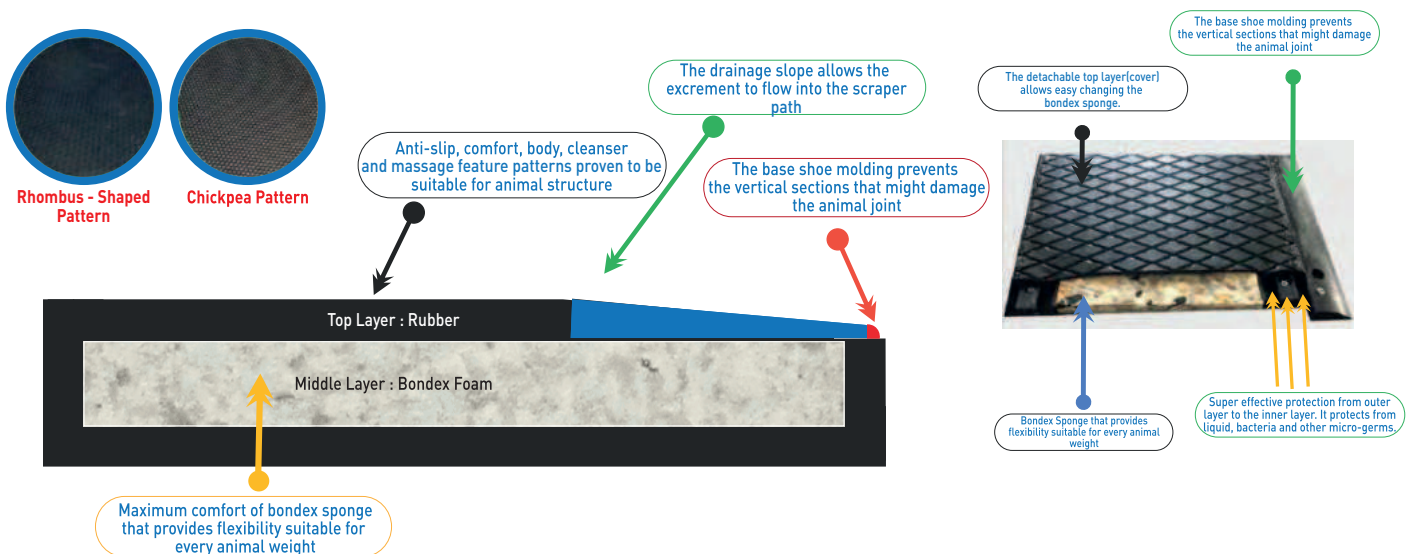

DETAILS

MODEL : LATEX ROLLER MATTRESS
WIDTH : 180 - 190 cm
LENGTH : OPTIONAL
THICKNESS : Minimum 3 cm
WEIGHT : 18-20 kg
LAYERS : 2
ORIGIN : TM

PRODUCT FEATURES

- It is manufactured with the best combination of rubber and latex suitable for animals.
- Its resistance to ultraviolet rays, acid and weather conditions have increased.
- Latex Roller Mattress can be flooring in one piece.
- Flexibility and surface-texture provides maximum slip-resistance.
- The worn and used Bondex sponge between bottom & top layers can be changed easily.
- Increases animals' comfort, confidence, and welfare with high-level flexibility. It also provides healthy areas for calves and young.
- The Bondex sponge does not move in and out. It is held steady by the frame edges.

Used Materials of the Product: Dough with court fabric & Latex so it's long-lasting and durable
+10 years Useful Life

Usage Areas

Bedding areas, Young Animal Shelters