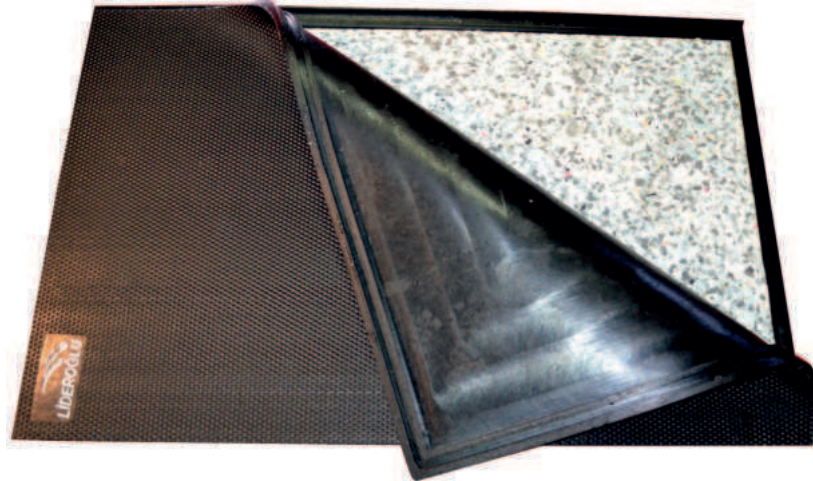

ANIMAL MAT

DETAILS

MODEL : LIYAT COMFORT

WIDTH : 120 cm

LENGHT : 190 cm

THICKNESS : 32 ± 2 mm

WEIGHT : 50 - 55 kg

LAYERS : 3

ORIGIN : TM

PRODUCT FEATURES

- It increases the useful life of the mattress twice with the advantage of double-sided uses.
- It provides soft and comfortable sleeping using bondex sponge, whose lock system is hidden between the upper and lower layer.
- Antibacterial.
- Ideal solution for animal joints.
- High bondex sponge flexibility ensures comfort lying and standing positions.
- Provides maximum slip resistance by its flexibility and surface texture.
- Three layers provide the maximum level of heat insulation.
- Easy installation allows the creation of a wide bed area.
- Surface patterns provide massage and relaxation.

Used Materials of the Product: Dough with 1. quality court fabric

Usage Areas

Bed areas, Young Animal Shelters, Horse Shelters

RUBBER ANIMAL MATS

LIYAT COMFORT

DETAILS

MODEL :	COMFORT INTERLOCKING MAT
WIDTH :	120 cm
LENGHT :	190 cm
THICKNESS :	32 ± 2 mm
WEIGHT :	40-45 kg
LAYERS :	1
ORIGIN :	TM

PRODUCT FEATURES

- Does not wear out for a long time.
- The Bee-Comb pattern provides excellent sleeping comfort.
- The Air gap between ground and mat provides excellent heat insulation.
- Flexibility and surface-texture provides maximum slip-resistance.
- The frames of mat prevent accumulation of bacteria and dirt under mat.
- The interlocking edges provide easy installation
- Increases animal comfort, confidence, and welfare with high-level flexibility