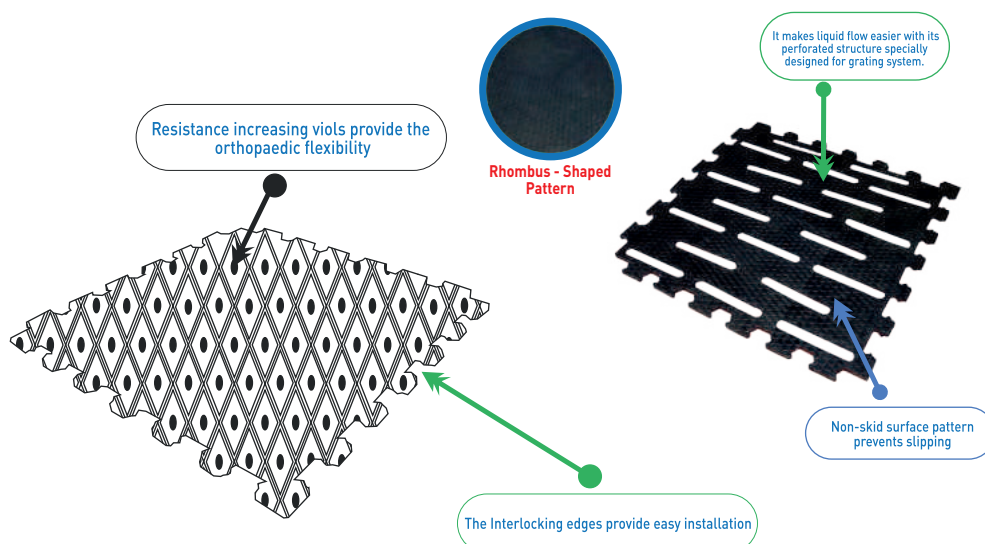

DETAILS

MODEL : VIOL TYPE INTERLOCKING MAT
WIDTH 1 : 100 cm
WIDTH 2 : 50 cm
LENGTH : 100 cm
THICKNESS : 18 ± 1 mm
WEIGHT 1 : 18-20 kg
WEIGHT 2 : 9-10 kg
LAYERS : 1
ORIGIN : TM

PRODUCT FEATURES

- Antibacterial.
- The interlocking edges provide easy installation besides extended flooring.
- Surface texture makes hoof care of animals easier and prevents hoof wear.
- The air gap between the animal mat and ground provides excellent heat insulation and flexibility.
- Flexibility and surface-texture provides maximum slip-resistance.
- The frames of mat prevent accumulation of bacteria and dirt under mat.

Used Materials of the Product: Dough with court fabric & Latex so it's long-lasting and durable +10 years Useful Life

Usage Areas

Factory Floors, On Slats, Building Entrances, Children's Playgrounds, Infirmaries etc.