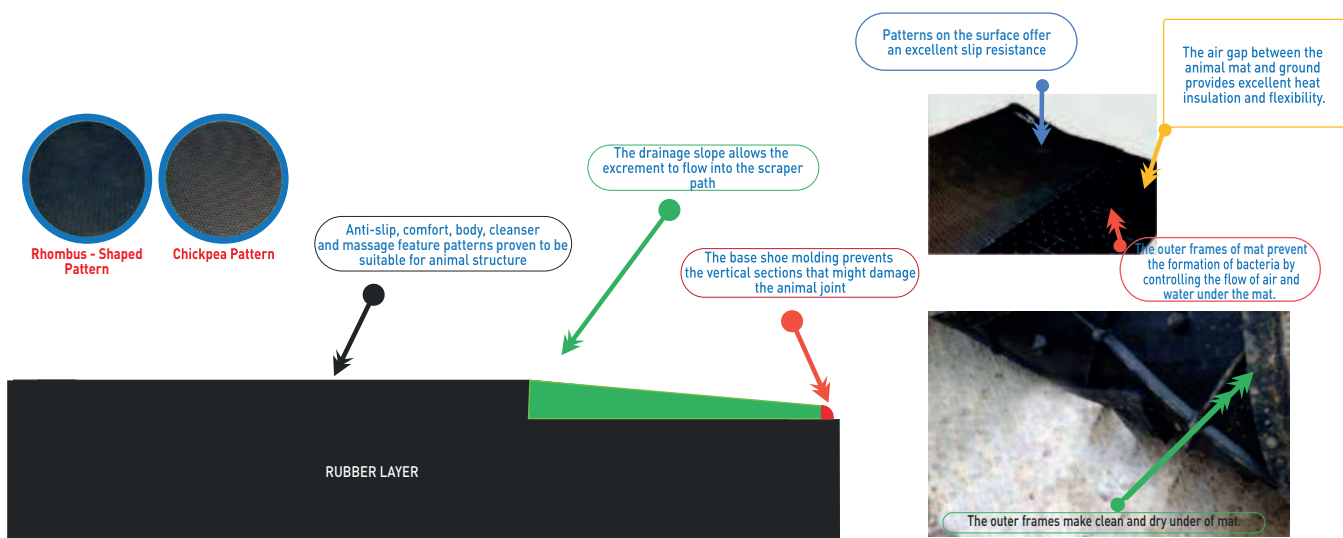

DETAILS

MODEL : VIOL TYPE ROLLER MAT
WIDTH : 154-180-190-205-220-240 cm
LENGTH : OPTIONAL
THICKNESS : 22 ± 2 mm
WEIGHT : 18-20 kg
LAYERS : 1
ORIGIN : TM

PRODUCT FEATURES

- Roller pattern allows covering wide & long areas with fewer parts.
- Viol Pattern ensure excellent sleeping comfort for animals.
- The air gap between the animal mat and ground provides excellent heat insulation and flexibility.
- The flexibility & surface texture reduce its slip risk to a minimum.
- The frames of animal mat prevent accumulation of bacteria and dirt under mat.
- Increase animals' comfort, confidence, and welfare with high-level flexibility.
- Antibacterial.
- The High-level flexibility made comfortable & used efficiently for young animal shelters.

Used Materials of the Product: Dough with 1. Quality court fabric
+10 years Useful Life

Usage Areas

Bed Areas, Young Animal Shelters, Scraper Paths, Infirmaries, Horse shelter