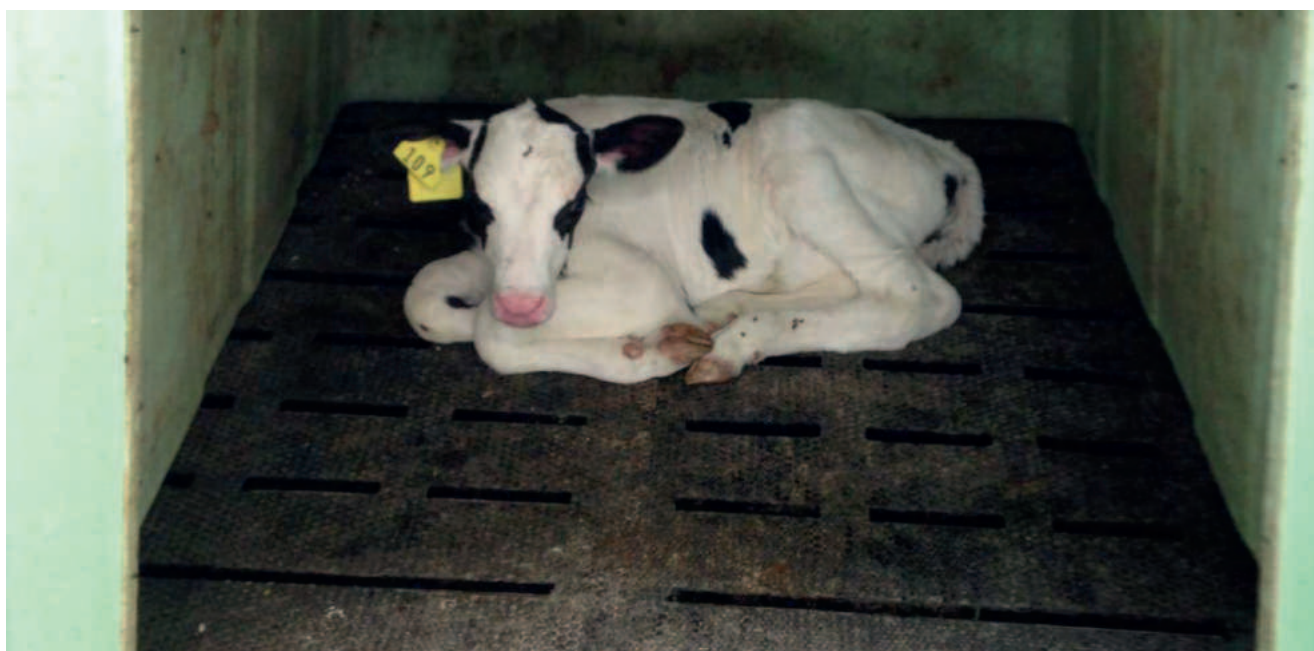

RUBBER ANIMAL MATS

VIOL TYPE INTERLOCKING MAT