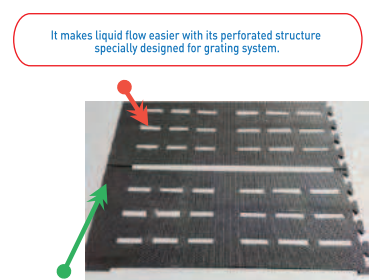

SLATTED MAT

DETAILS

MODEL : SLATTED MAT
WIDTH 1 : 0,60 cm
WIDTH 2 : 0,60 cm
LENGHT 1 : 140+140=280 cm
LENGHT 2 : 350 cm
THICKNESS : 18 ± 1 mm
WEIGHT : 21-24 / 27-30 kg
LAYERS : 1
ORIGIN : TM

PRODUCT FEATURES

- The rubber mat placed on slat system makes passing of solid and liquid manure easier.
- Locked feature allows it to be detachable from the slat.
- Antibacterial.
- Does not wear out for a long time.
- Surface texture makes hoof care of animals easier and prevents hoof wear.
- The air gap between the animal mat and ground provides excellent heat insulation and flexibility.
- Flexibility and surface-texture provides maximum slip-resistance.
- The frames of mat prevent accumulation of bacteria and dirt under mat.
- Increase animals' comfort, confidence, and welfare with high-level flexibility.

Used Materials of the Product: Dough with court fabric & Latex so it's long-lasting and durable +10 years Useful Life

Usage Areas

Scraper Paths, Young Animal Shelters,