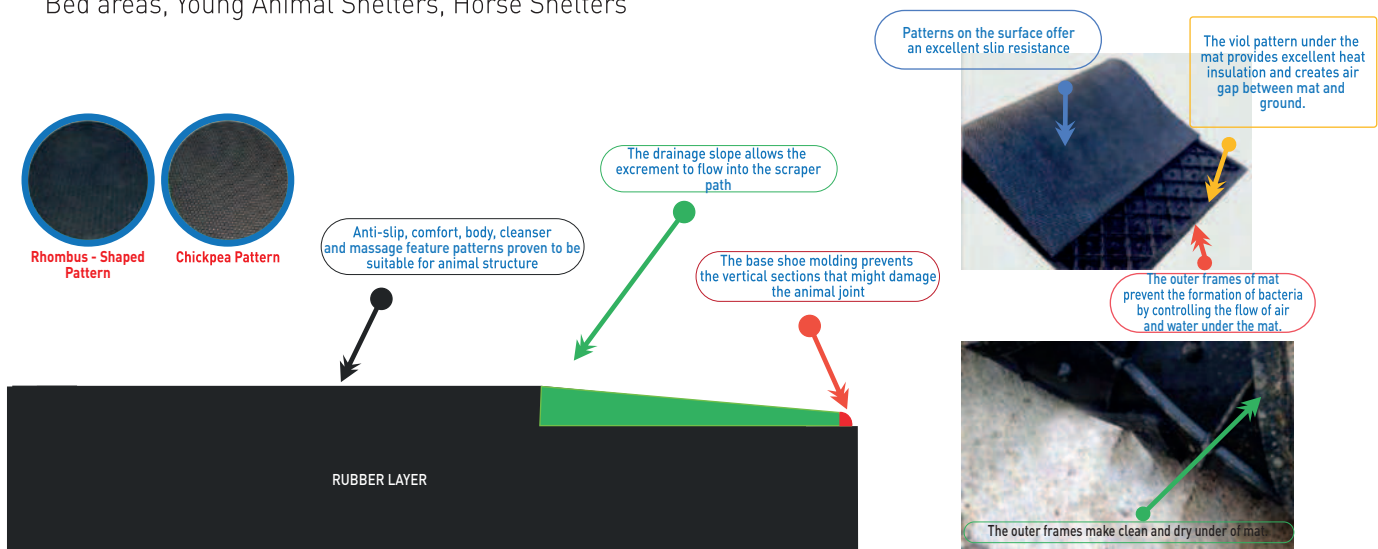

Usages Area

Bed areas, Young Animal Shelters, Horse Shelters