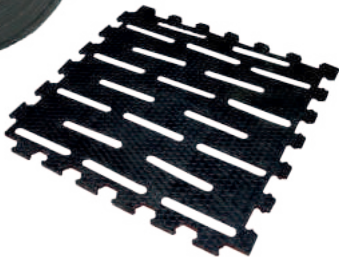

ANIMAL MAT

DETAILS

MODEL : LIYAT COMFORT

WIDTH : 120 cm

LENGHT : 190 cm

THICKNESS : 32 ± 2 mm

WEIGHT : 50 - 55 kg

LAYERS : 3

ORIGIN : TM

PRODUCT FEATURES

- It increases the useful life of the mattress twice with the advantage of double-sided uses.
- It provides soft and comfortable sleeping using bondex sponge, whose lock system is hidden between the upper and lower layer.
- Antibacterial.
- Ideal solution for animal joints.
- High bondex sponge flexibility ensures comfort lying and standing positions.
- Provides maximum slip resistance by its flexibility and surface texture.
- Three layers provide the maximum level of heat insulation.
- Easy installation allows the creation of a wide bed area.
- Surface patterns provide massage and relaxation.

Used Materials of the Product: Dough with 1. quality court fabric

Usage Areas

Bed areas, Young Animal Shelters, Horse Shelters

RUBBER ANIMAL MATS

LIYAT COMFORT

DETAILS

MODEL :	COMFORT INTERLOCKING MAT
WIDTH :	120 cm
LENGHT :	190 cm
THICKNESS :	32 ± 2 mm
WEIGHT :	40-45 kg
LAYERS :	1
ORIGIN :	TM

PRODUCT FEATURES

- Does not wear out for a long time.
- The Bee-Comb pattern provides excellent sleeping comfort.
- The Air gap between ground and mat provides excellent heat insulation.
- Flexibility and surface-texture provides maximum slip-resistance.
- The frames of mat prevent accumulation of bacteria and dirt under mat.
- The interlocking edges provide easy installation
- Increases animal comfort, confidence, and welfare with high-level flexibility