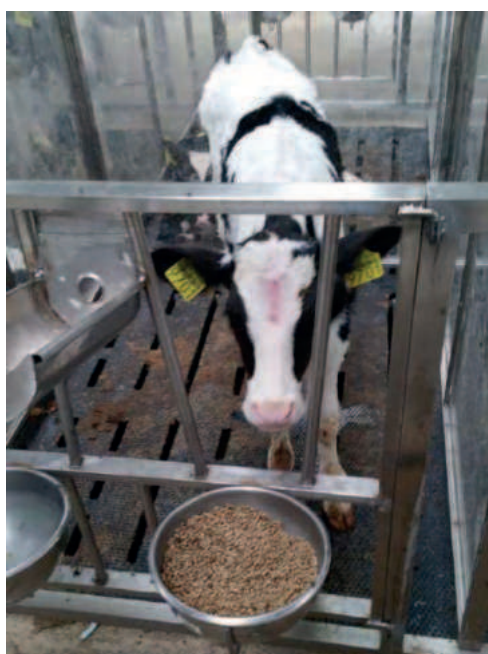

DETAILS

MODEL : VIOL TYPE INTERLOCKING MAT
WIDTH 1 : 100 cm
WIDTH 2 : 50 cm
LENGTH : 100 cm
THICKNESS : 18 ± 1 mm
WEIGHT 1 : 18-20 kg
WEIGHT 2 : 9-10 kg
LAYERS : 1
ORIGIN : TM

PRODUCT FEATURES

- Antibacterial.
- The interlocking edges provide easy installation besides extended flooring.
- Surface texture makes hoof care of animals easier and prevents hoof wear.
- The air gap between the animal mat and ground provides excellent heat insulation and flexibility.
- Flexibility and surface-texture provides maximum slip-resistance.
- The frames of mat prevent accumulation of bacteria and dirt under mat.

Used Materials of the Product: Dough with court fabric & Latex so it's long-lasting and durable +10 years Useful Life

Usage Areas

Factory Floors, On Slats, Building Entrances, Children's Playgrounds, Infirmaries etc.

RUBBER ANIMAL MATS

VIOL TYPE INTERLOCKING MAT

SLATTED MAT

DETAILS

MODEL : SLATTED MAT
WIDTH 1 : 0,60 cm
WIDTH 2 : 0,60 cm
LENGHT 1 : 140+140=280 cm
LENGHT 2 : 350 cm
THICKNESS : 18 ± 1 mm
WEIGHT : 21-24 / 27-30 kg
LAYERS : 1
ORIGIN : TM

PRODUCT FEATURES

- The rubber mat placed on slat system makes passing of solid and liquid manure easier.
- Locked feature allows it to be detachable from the slat.
- Antibacterial.
- Does not wear out for a long time.
- Surface texture makes hoof care of animals easier and prevents hoof wear.
- The air gap between the animal mat and ground provides excellent heat insulation and flexibility.
- Flexibility and surface-texture provides maximum slip-resistance.
- The frames of mat prevent accumulation of bacteria and dirt under mat.
- Increase animals' comfort, confidence, and welfare with high-level flexibility.