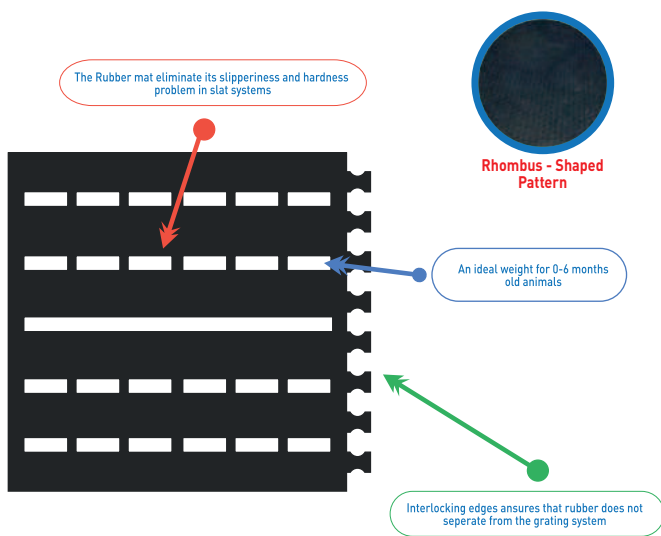

SLATTED MAT

DETAILS

MODEL : SLATTED MAT
WIDTH 1 : 0,60 cm
WIDTH 2 : 0,60 cm
LENGHT 1 : 140+140=280 cm
LENGHT 2 : 350 cm
THICKNESS : 18 ± 1 mm
WEIGHT : 21-24 / 27-30 kg
LAYERS : 1
ORIGIN : TM

PRODUCT FEATURES

- The rubber mat placed on slat system makes passing of solid and liquid manure easier.
- Locked feature allows it to be detachable from the slat.
- Antibacterial.
- Does not wear out for a long time.
- Surface texture makes hoof care of animals easier and prevents hoof wear.
- The air gap between the animal mat and ground provides excellent heat insulation and flexibility.
- Flexibility and surface-texture provides maximum slip-resistance.
- The frames of mat prevent accumulation of bacteria and dirt under mat.
- Increase animals' comfort, confidence, and welfare with high-level flexibility.

Used Materials of the Product: Dough with court fabric & Latex so it's long-lasting and durable +10 years Useful Life

Usage Areas

Scraper Paths, Young Animal Shelters,