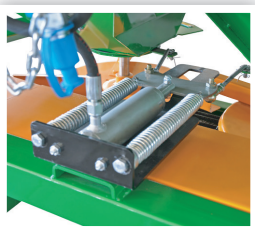

Model	Width	Length	Height	Capacity	Weight	Working Width	Open-Close Adjustment	Stainless Steel Disc	Stainless Steel Wing
SAR FS-600DD	mm	mm	mm	lt	kg	m	Hydraulic - Mechanic	Optional	Optional