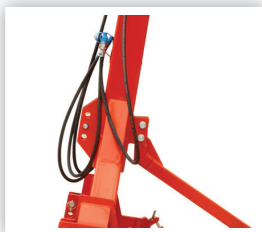

SAR-FC 1000

1000 kg Crane

Capacity	kg	1000