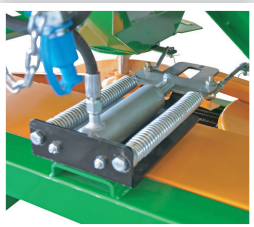

FERTILIZER SPREADERS

Model	Width	Length	Height	Capacity	Weight	Working Width	Open-Close Adjustment	Stainless Steel Disc	Stainless Steel Wing
	mm	mm	mm	lt	kg	m			
SAR FS-1000DD	1170	1800	1210	1000	210	24	Hydraulic - Mechanic	Optional	Optional