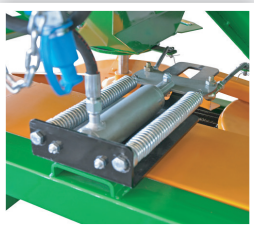

SAR-FS 500DD

500 lt. Double Disc

Model	Width	Length	Height	Capacity	Weight	Working Width	Open-Close Adjustment	Stainless Steel Disc	Stainless Steel Wing
SAR FS-800DD	1115	1700	1050	500	195	24	Hydraulic - Mechanic	Optional	Optional