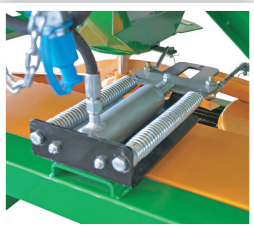

SAR-FS 800DD

800 lt. Double Disc

Model	Width	Length	Height	Capacity	Weight	Working Width	Open-Close Adjustment	Stainless Steel Disc	Stainless Steel Wing
	mm	mm	mm	lt	kg	m			
SAR FS-800DD	1117	1700	1200	800	205	24	Hydraulic - Mechanic	Optional	Optional