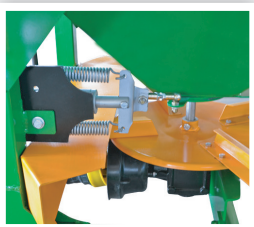

SAR-FS 400SD

400 lt. Single Disc

Model	Width	Length	Height	Capacity	Weight	Working Width	Open-Close Adjustment	Stainless Steel Disc	Stainless Steel Wing
	mm	mm	mm	lt	kg	m			
SAR FS-400SD	1030	1140	1110	400	120	18	Hydraulic - Mechanic	Optional	Optional