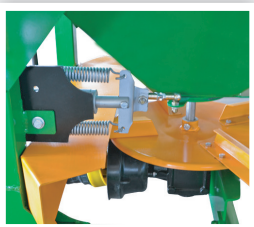

SAR-FS 600SD

600 lt. Single Disc

Model	Width	Length	Height	Capacity	Weight	Working Width	Open-Close Adjustment	Stainless Steel Disc	Stainless Steel Wing
	mm	mm	mm	lt	kg	m			
SAR FS-600SD	1120	1480	1200	600	140	18	Hydraulic - Mechanic	Optional	Optional