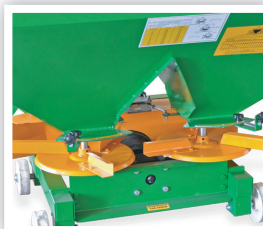

FERTILIZER SPREADERS

Model	Width	Length	Height	Capacity	Weight	Working Width	Open-Close Adjustment	Stainless Steel Disc	Stainless Steel Wing
	mm	mm	mm	lt	kg	m			
SAR FS-1000DD	1170	1800	1210	1000	210	24	Hydraulic - Mechanic	Optional	Optional

SAR-FS 800DD

800 lt. Double Disc

Model	Width	Length	Height	Capacity	Weight	Working Width	Open-Close Adjustment	Stainless Steel Disc	Stainless Steel Wing
	mm	mm	mm	lt	kg	m			
SAR FS-800DD	1117	1700	1200	800	205	24	Hydraulic - Mechanic	Optional	Optional