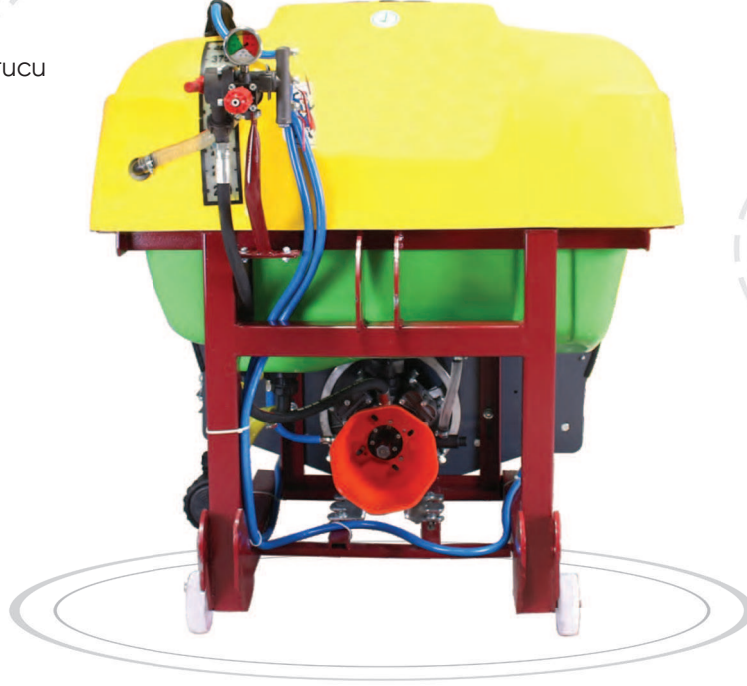

SAR-105 4 Mebranlı
Hava Tüplü Turbo
Pompa

SAR-5020
120 Litre Filtre

TECNICAL SPECIFICATION

| | |
|------------------|---------------------------|
| Pump Type | SAR-80 / SAR-105 |
| Pump Bar | 40 Bar |
| Nozzle Type | Plastic / Brass Anti Drip |
| Number Of Nozzle | 8 / 10 |
| Rpm | 540 |
| Tank Type | Plastic / Fiber Glass |
| Fan Dia. | 60 / 75 ø |

SAR-03133/A
Turbo Kasknak

SAR-105 4 Mebranlı
Hava Tüplü Turbo
Pompa

SAR-5020
120 Litre Filtre

TECNICAL SPECIFICATION

| | |
|------------------|---------------------------|
| Pump Type | SAR-80 / SAR-105 |
| Pump Bar | 40 Bar |
| Nozzle Type | Plastic / Brass Anti Drip |
| Number Of Nozzle | 8 / 10 |
| Rpm | 540 |
| Tank Type | Plastic / Fiber Glass |
| Fan Dia. | 60 / 75 ø |