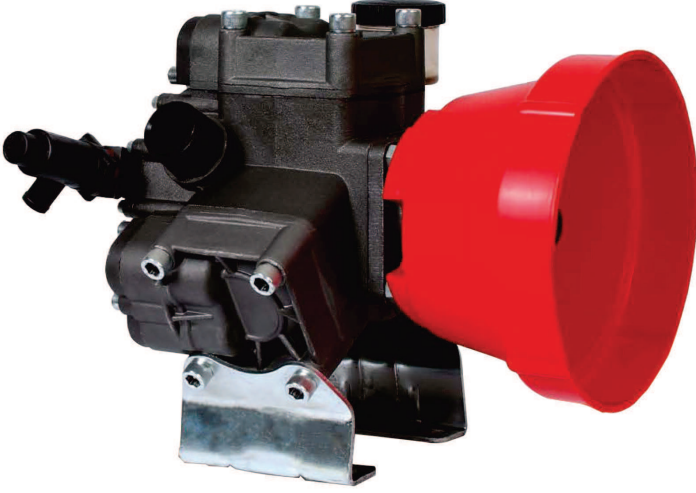

ÜÇ MEBRANLI POMPA

TECNICAL SPECIFIACITION

Debi (lt/dk)	80 Lt.
Devir (d/dk)	540
Güç (hp/kw)	5.5 kw
Piston Adedi	3
Max. Basınç/Bar	50 Bar
Kullanılan Yağ Cinsi	20w50
Yağ Kapasitesi	0,95 Lt.
Ölçüler	33x35x36 cm.
Ağırlık	20 kg.

3 MEBRANLI POMPA

ÜÇ MEBRANLI HAVA TÜPLÜ POMPA